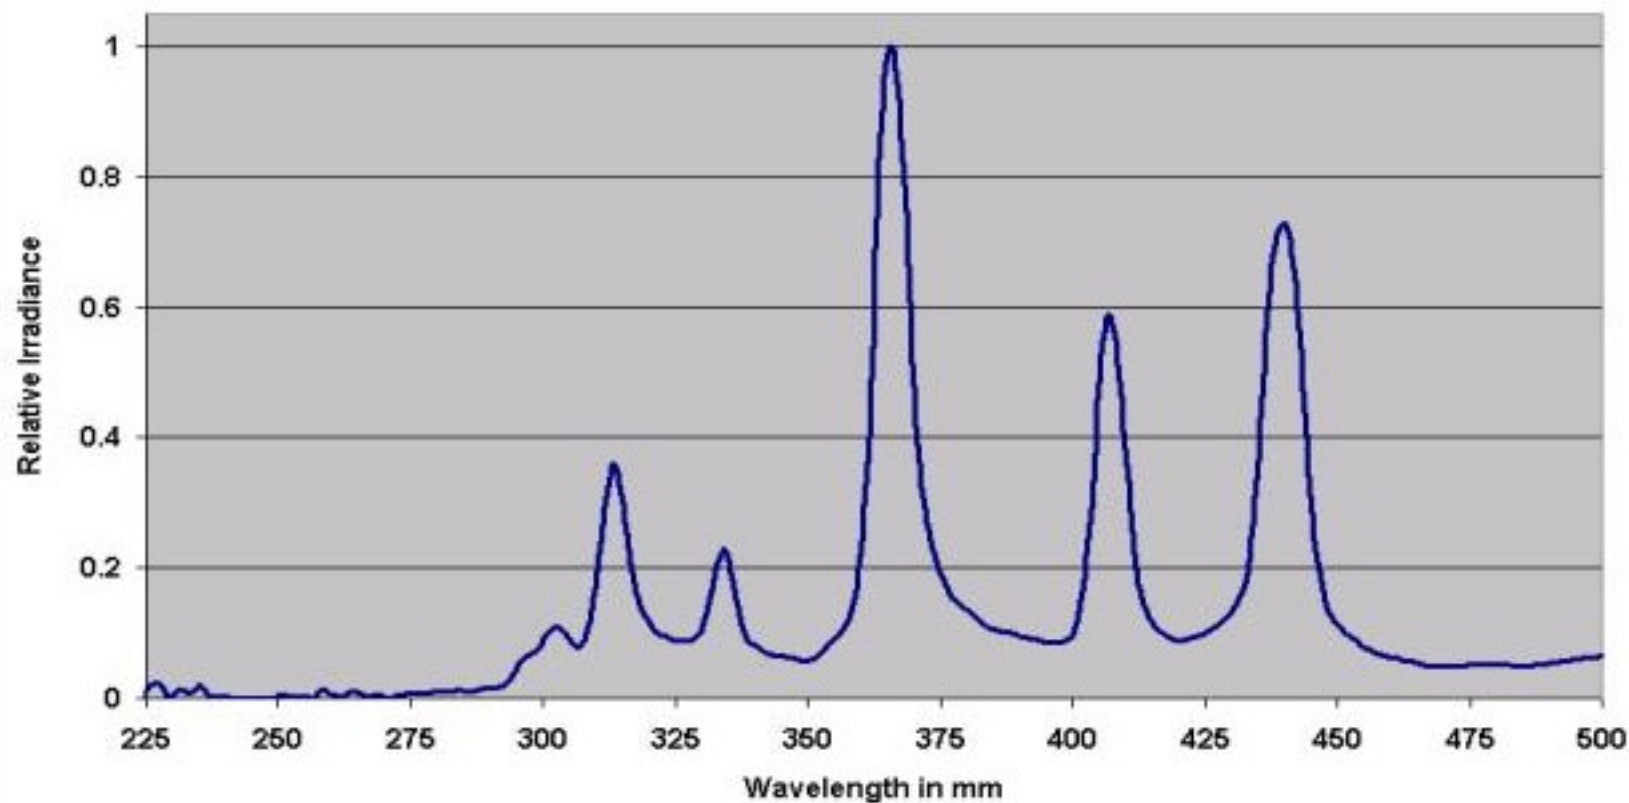

Spectral Output of Zeta 7740
100 Watt High Pressure Mercury Arc Lamp
Enhanced Light Guide, 1 meter X 5 mm

Lamp # 984818